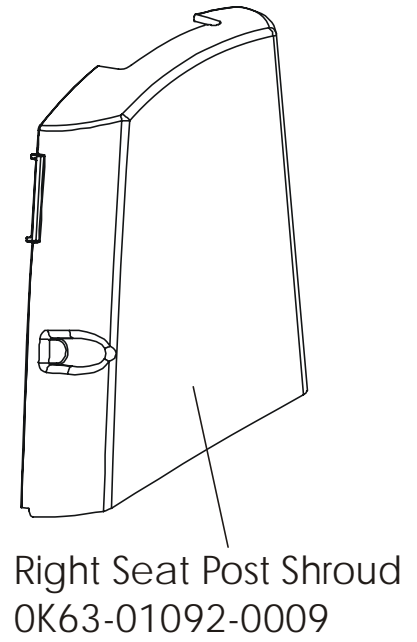

ARCTIC SILVER 93CW
Seat Post Shrouds

93CW-0XXX-02
S/N CCM100000 and up